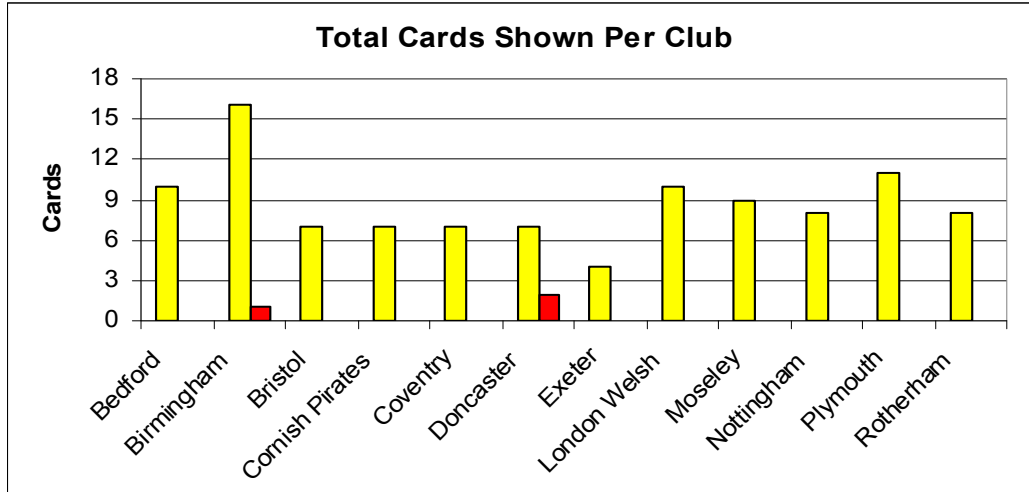

DISCIPLINE

CARDS BY TYPE

Week 18	Yellow Cards			Red	Total Cards
	Technical	Foul Play	Total		
2008/09	4	3	7	0	7
2009/10	6	1	7	0	7

Season	Yellow Cards			Red	Total Cards
	Technical	Foul Play	Total		
2008/09	115	48	163	5	168
2009/10	60	44	104	3	107

CARDS BY CLUB

By Club	Yellow	YR	Red	Total
Bedford	10			10
Birmingham	16		1	17
Bristol	7			7
Cornish Pirates	7			7
Coventry	7			7
Doncaster	7	1	2	9
Exeter	4			4
London Welsh	10			10
Moseley	9			9
Nottingham	8			8
Plymouth	11			11
Rotherham	8			8
Total	104	1	3	107