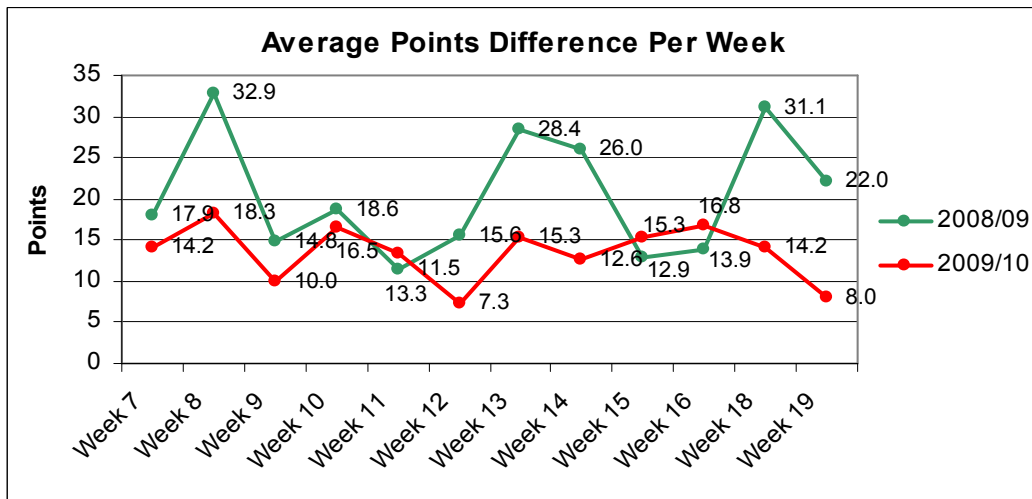

TRY SCORING TRENDS

4 teams gained losing bonus points this weekend, demonstrating once again how close the RFU Championship has been this season. Bristol and Exeter led the way in terms of try scoring with 5 and 6 respectively, with Cornish Pirates and Rotherham also picking up an extra point apiece in their fixture.