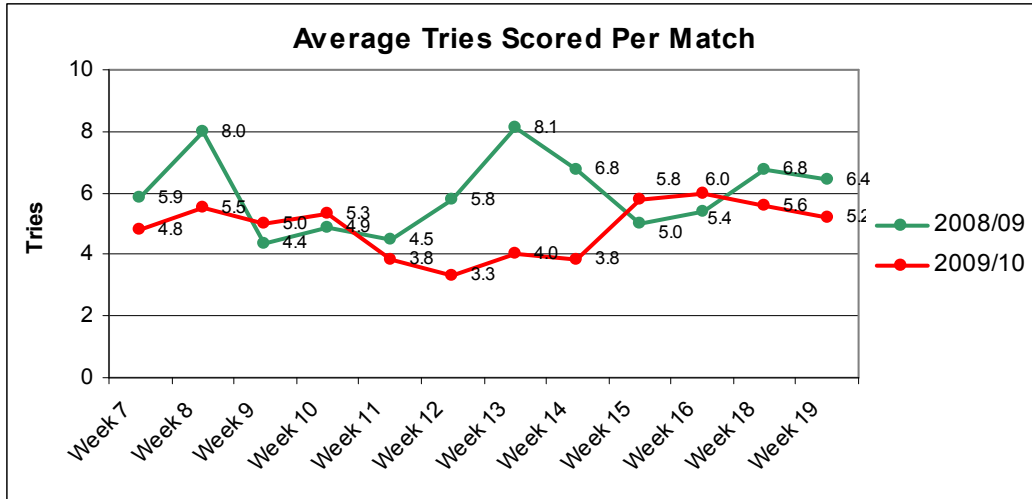

TRY SCORING TRENDS

4 teams gained losing bonus points this weekend, demonstrating once again how close the RFU Championship has been this season. Bristol and Exeter led the way in terms of try scoring with 5 and 6 respectively, with Cornish Pirates and Rotherham also picking up an extra point apiece in their fixture.