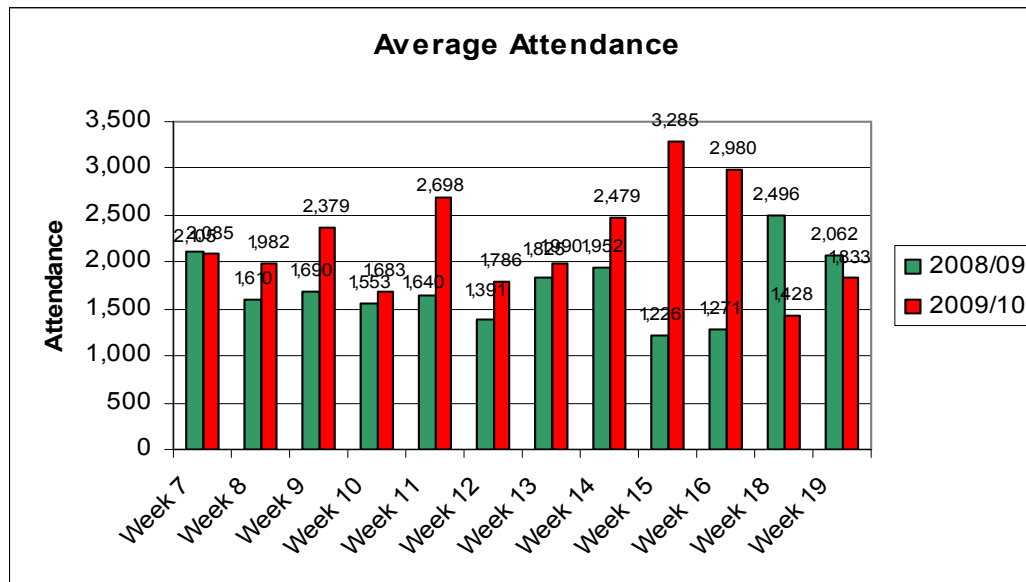

TRY SCORING TRENDS

4 teams gained losing bonus points this weekend, demonstrating once again how close the RFU Championship has been this season. Bristol and Exeter led the way in terms of try scoring with 5 and 6 respectively, with Cornish Pirates and Rotherham also picking up an extra point apiece in their fixture.

ATTENDANCES

There were lower than average attendances for the second week running in the RFU Championship, but the rugby on offer suggests that those spectators who stayed away missed out on an excellent afternoon's entertainment.