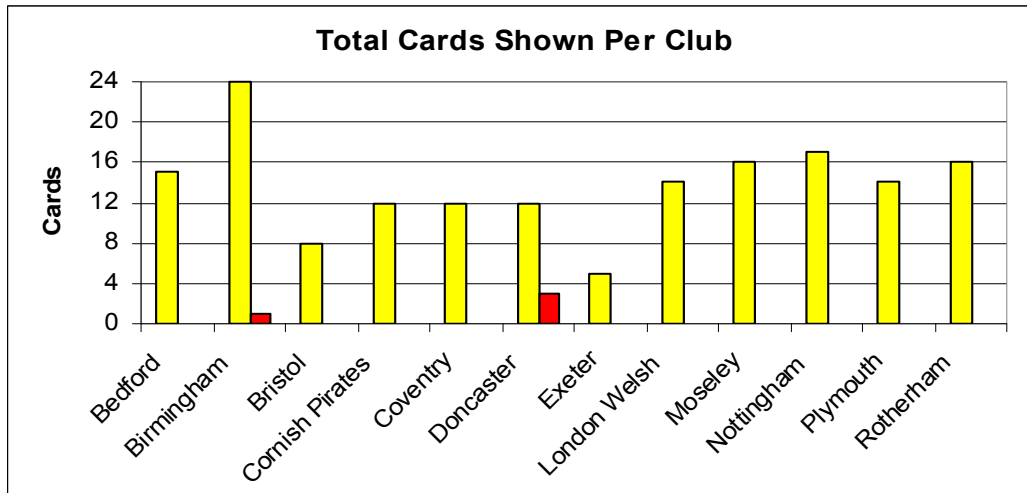

**TRIES BY CLUB**

	Stage 1	Week 23	Week 24	Week 25	Week 26	Week 27	Total
Exeter	88	0	4	2	8	2	104
Bristol	87	1	1	2	5	6	102
Bedford	68	1	2	2	5	5	83
Nottingham	66	3	2	4	1	2	78
Cornish P	69	0	2	3	2	1	77
Rotherham	51	4	4	5	4	5	73
London Welsh	56	4	0	0	2	1	63
Doncaster	42	1	3	2	2	3	53
Moseley	41	2	4	0	P	4	51
Birmingham	34	2	3	2	3	5	49
Coventry	40	0	3	0	P	5	48
Plymouth A	43	0	0	0	1	1	45
<b>Total</b>	<b>685</b>	<b>18</b>	<b>28</b>	<b>22</b>	<b>33</b>	<b>40</b>	<b>826</b>

**TRY SCORING TRENDS**

**ATTENDANCES**

**ATTENDANCE FIGURES**

	20-Mar	27-Mar	03-Apr	10-Apr	17-Apr	Total
<b>Bedford</b>		2,611		2,599		<b>33,706</b>
<b>Birmingham &amp; S</b>	350			xxx	xxx	<b>8,519</b>
<b>Bristol</b>	5892		7,020		6,701	<b>77,485</b>
<b>Cornish Pirates</b>		2,849	3,359			<b>38,967</b>
<b>Coventry</b>		1,344	1,123			<b>15,791</b>
<b>Doncaster</b>		1,011	1,050			<b>18,862</b>
<b>Exeter</b>		4,342		4,181		<b>53,575</b>
<b>London Welsh</b>	520		960		1,100	<b>22,785</b>
<b>Moseley</b>		832				<b>11,443</b>
<b>Nottingham</b>	1072			1,339	1,354	<b>15,638</b>
<b>Plymouth</b>	1384			3,275	4,141	<b>35,512</b>
<b>Rotherham</b>	872		1,223		1,302	<b>19,159</b>
<b>Total</b>	<b>10,090</b>	<b>12,989</b>	<b>14,735</b>	<b>11,394</b>	<b>14,598</b>	<b>351,442</b>
<b>Average</b>	1,682	2,165	2,456	2,849	2,920	

xxx – figures not available

Highest        7,714    Bristol v Cornish Pirates  
 Lowest        200      Birmingham & Solihull v Doncaster

January 1<sup>st</sup> 2010  
 February 17<sup>th</sup> 2010

**DISCIPLINE**