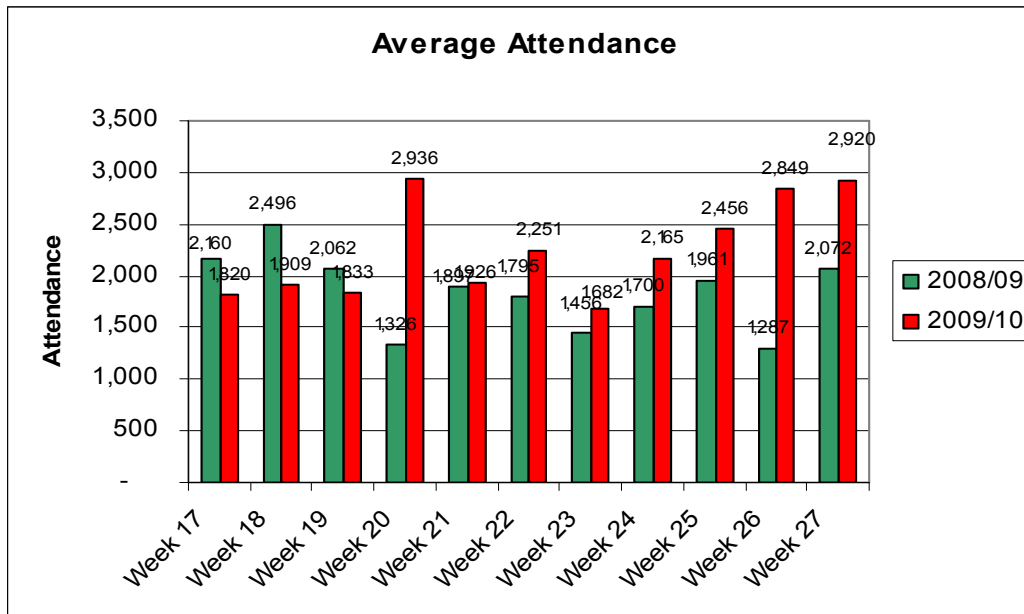

ATTENDANCES

ATTENDANCE FIGURES

	20-Mar	27-Mar	03-Apr	10-Apr	17-Apr	Total
Bedford		2,611		2,599		33,706
Birmingham & S	350			xxx	xxx	8,519
Bristol	5892		7,020		6,701	77,485
Cornish Pirates		2,849	3,359			38,967
Coventry		1,344	1,123			15,791
Doncaster		1,011	1,050			18,862
Exeter		4,342		4,181		53,575
London Welsh	520		960		1,100	22,785
Moseley		832				11,443
Nottingham	1072			1,339	1,354	15,638
Plymouth	1384			3,275	4,141	35,512
Rotherham	872		1,223		1,302	19,159
Total	10,090	12,989	14,735	11,394	14,598	351,442
Average	1,682	2,165	2,456	2,849	2,920	

xxx – figures not available

Highest   7,714   Bristol v Cornish Pirates
Lowest   200   Birmingham & Solihull v Doncaster

January 1st 2010
February 17th 2010