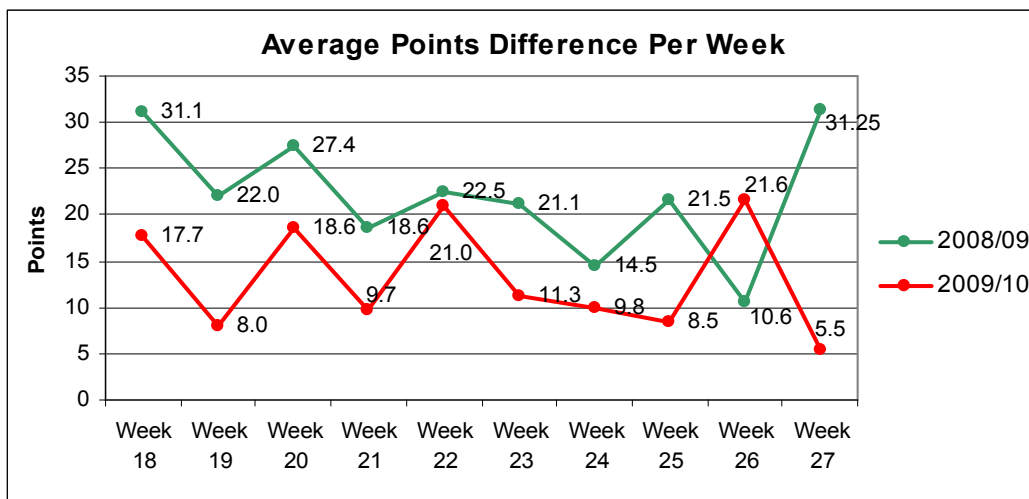

TRIES BY CLUB

	Stage 1	Week 23	Week 24	Week 25	Week 26	Week 27	Total
Exeter	88	0	4	2	8	2	104
Bristol	87	1	1	2	5	6	102
Bedford	68	1	2	2	5	5	83
Nottingham	66	3	2	4	1	2	78
Cornish P	69	0	2	3	2	1	77
Rotherham	51	4	4	5	4	5	73
London Welsh	56	4	0	0	2	1	63
Doncaster	42	1	3	2	2	3	53
Moseley	41	2	4	0	P	4	51
Birmingham	34	2	3	2	3	5	49
Coventry	40	0	3	0	P	5	48
Plymouth A	43	0	0	0	1	1	45
Total	685	18	28	22	33	40	826

TRY SCORING TRENDS