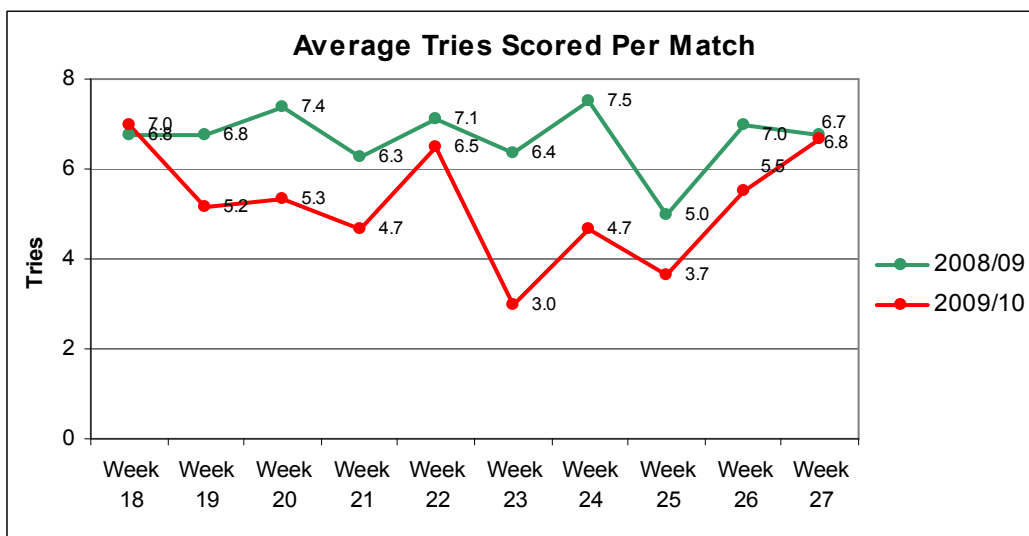

TRIES BY CLUB

	Stage 1	Week 23	Week 24	Week 25	Week 26	Week 27	Total
Exeter	88	0	4	2	8	2	104
Bristol	87	1	1	2	5	6	102
Bedford	68	1	2	2	5	5	83
Nottingham	66	3	2	4	1	2	78
Cornish P	69	0	2	3	2	1	77
Rotherham	51	4	4	5	4	5	73
London Welsh	56	4	0	0	2	1	63
Doncaster	42	1	3	2	2	3	53
Moseley	41	2	4	0	P	4	51
Birmingham	34	2	3	2	3	5	49
Coventry	40	0	3	0	P	5	48
Plymouth A	43	0	0	0	1	1	45
Total	685	18	28	22	33	40	826

TRY SCORING TRENDS