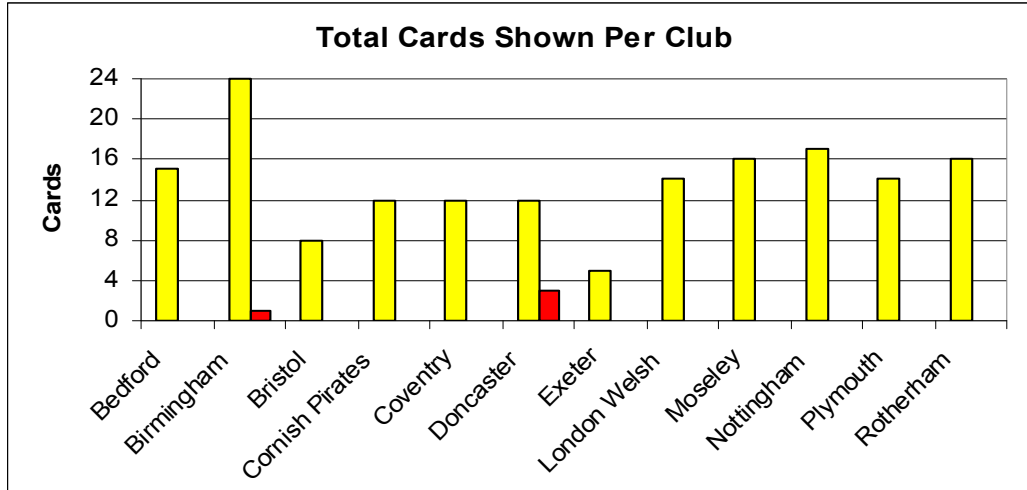

TOP TRY SCORERS –STAGE 2

Player	Club	Tries
Luke Fielden	Bedford Blues	4
Anthony Elliot	Birmingham & Solihull	4
Junior Fatialofa	Bristol	4
Andrew Wright	Doncaster Knights	4

TOP POINTS SCORERS –STAGE 2

Player	Club	Tries	Conv	Pen	DG	Total
Simon Hunt	Birmingham & Solihull	3	12	7		60
Adrian Jarvis	Bristol	1	12	10		59
Tristan Roberts	Moseley	3	10	8		59
Robert Cook	Cornish Pirates	2	5	8		44
Aled Thomas	London Welsh	1	6	9		44
Mike Whitehead	Rotherham Titans	2	10	4		42
Miles Dorrian	Bedford Blues	3	4	4		35
David Jackson	Nottingham	1	8	4		33

TRIES BY CLUB

	Stage 1	Week 23	Week 24	Week 25	Week 26	Week 27	Total
Exeter	88	0	4	2	8	2	104
Bristol	87	1	1	2	5	6	102
Bedford	68	1	2	2	5	5	83
Nottingham	66	3	2	4	1	2	78
Cornish P	69	0	2	3	2	1	77
Rotherham	51	4	4	5	4	5	73
London Welsh	56	4	0	0	2	1	63
Moseley	41	2	4	0	5	4	56
Doncaster	42	1	3	2	2	3	53
Birmingham	34	2	3	2	3	5	49
Coventry	40	0	3	0	1	5	49
Plymouth A	43	0	0	0	1	1	45
Total	685	18	28	22	33	40	833

TRY SCORING TRENDS

ATTENDANCES

ATTENDANCE FIGURES

	20-Mar	27-Mar	03-Apr	10-Apr	17-Apr	Total
Bedford		2,611		2,599		33,706
Birmingham & S	350			xxx	xxx	8,519
Bristol	5892		7,020		6,701	77,485
Cornish Pirates		2,849	3,359			38,967
Coventry		1,344	1,123			15,791
Doncaster		1,011	1,050			18,862
Exeter		4,342		4,181		53,575
London Welsh	520		960		1,100	22,785
Moseley		832		1,474		12,917
Nottingham	1072			1,339	1,354	15,638
Plymouth	1384			3,275	4,141	35,512
Rotherham	872		1,223		1,302	19,159
Total	10,090	12,989	14,735	12,868	14,598	352,916
Average	1,682	2,165	2,456	2,574	2,920	

xxx – figures not available

Highest 7,714 Bristol v Cornish Pirates
 Lowest 200 Birmingham & Solihull v Doncaster

January 1st 2010
 February 17th 2010

DISCIPLINE

CARDS BY TYPE

Week 27	Yellow Cards			Red	Total Cards
	Technical	Foul Play	Total		
2008/09	5	2	7	0	7
2009/10	7	1	8	0	8