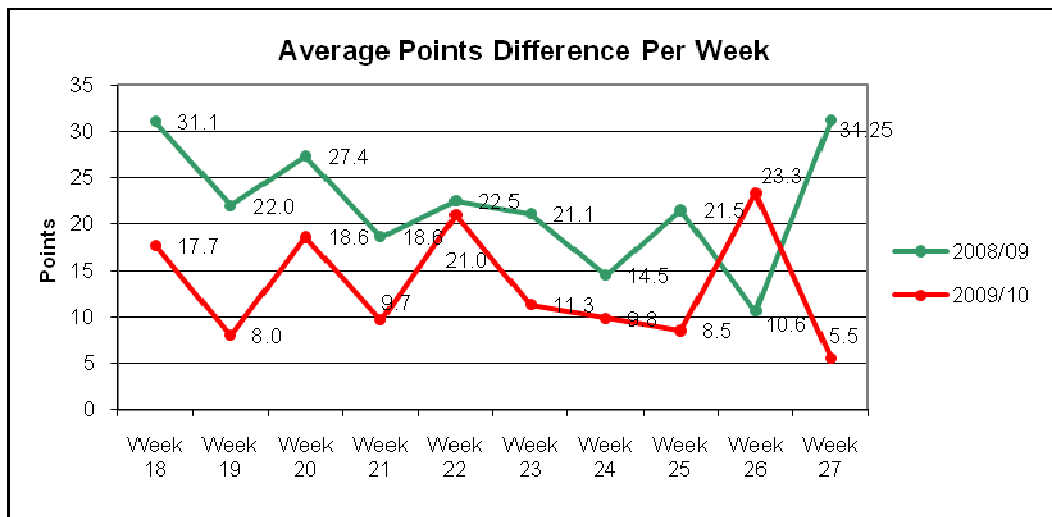

TRIES BY CLUB

	Stage 1	Week 23	Week 24	Week 25	Week 26	Week 27	Total
Exeter	88	0	4	2	8	2	104
Bristol	87	1	1	2	5	6	102
Bedford	68	1	2	2	5	5	83
Nottingham	66	3	2	4	1	2	78
Cornish P	69	0	2	3	2	1	77
Rotherham	51	4	4	5	4	5	73
London Welsh	56	4	0	0	2	1	63
Moseley	41	2	4	0	5	4	56
Doncaster	42	1	3	2	2	3	53
Birmingham	34	2	3	2	3	5	49
Coventry	40	0	3	0	1	5	49
Plymouth A	43	0	0	0	1	1	45
Total	685	18	28	22	33	40	833

TRY SCORING TRENDS