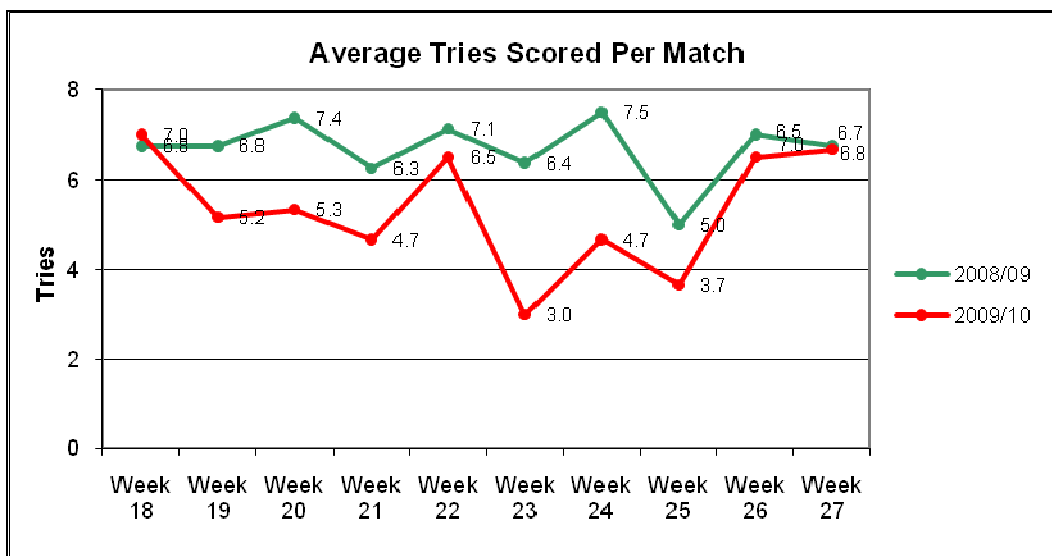

TRIES BY CLUB

	Stage 1	Week 23	Week 24	Week 25	Week 26	Week 27	Total
Exeter	88	0	4	2	8	2	104
Bristol	87	1	1	2	5	6	102
Bedford	68	1	2	2	5	5	83
Nottingham	66	3	2	4	1	2	78
Cornish P	69	0	2	3	2	1	77
Rotherham	51	4	4	5	4	5	73
London Welsh	56	4	0	0	2	1	63
Moseley	41	2	4	0	5	4	56
Doncaster	42	1	3	2	2	3	53
Birmingham	34	2	3	2	3	5	49
Coventry	40	0	3	0	1	5	49
Plymouth A	43	0	0	0	1	1	45
Total	685	18	28	22	33	40	833

TRY SCORING TRENDS