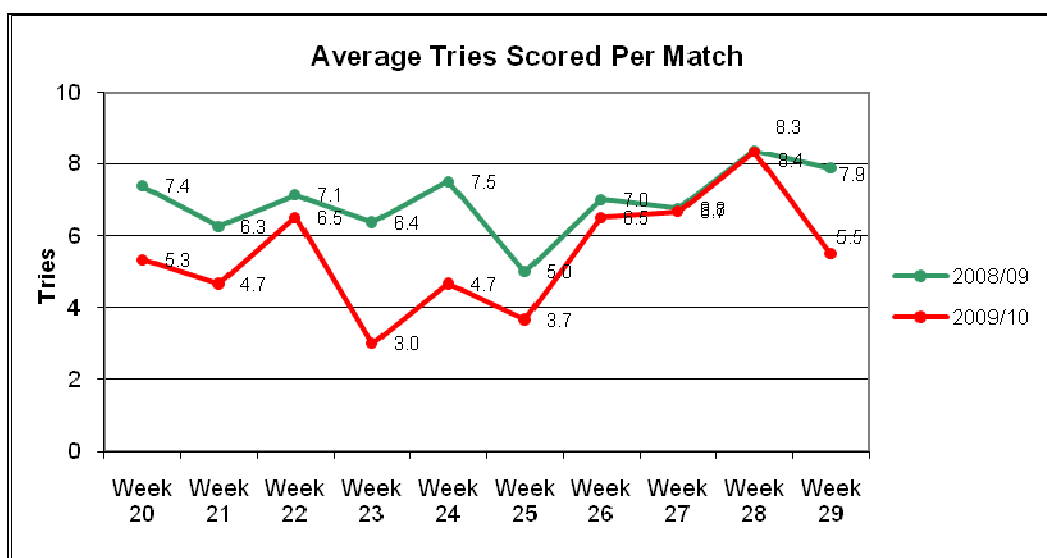

TRIES BY CLUB

	Stage 1	Week 25	Week 26	Week 27	Week 28	Semi Final	Total
Exeter	88	2	8	2	7	5	116
Bristol	87	2	5	6	10	3	115
Bedford	68	2	5	5	4	1	88
Cornish P	69	3	2	1	2	-	79
Nottingham	66	4	1	2	1	-	79
Rotherham	51	5	4	5	6	-	79
London Welsh	56	0	2	1	4	2	69
Moseley	42	2	2	3	6	-	59
Doncaster	41	0	5	4	2	-	58
Birmingham	34	2	3	5	5	-	54
Coventry	40	0	1	5	2	-	51
Plymouth A	43	0	1	1	1	-	46
Total	685	22	39	40	50	11	893

TRY SCORING TRENDS