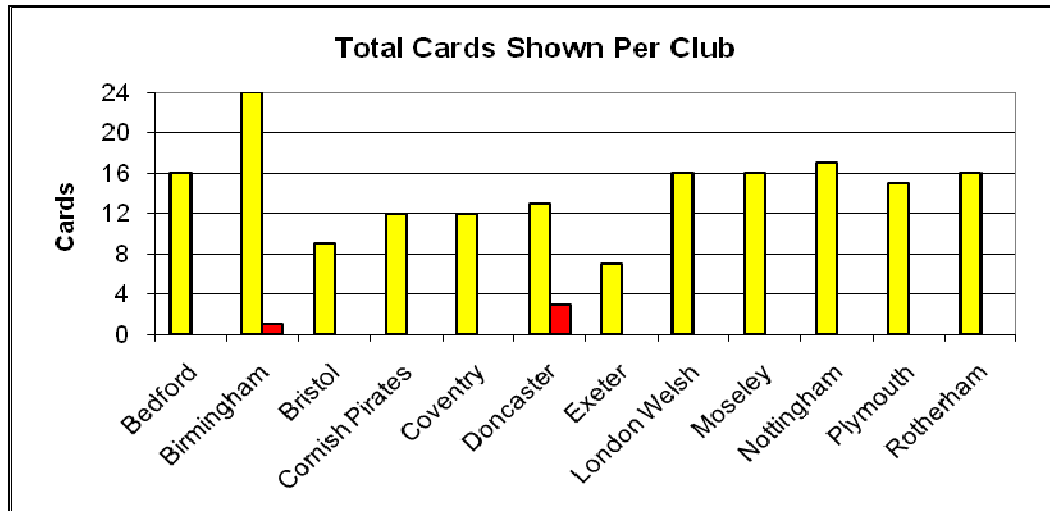

TRIES BY CLUB

	Stage 1	Week 25	Week 26	Week 27	Week 28	Semi Final	Total
Exeter	88	2	8	2	7	5	116
Bristol	87	2	5	6	10	3	115
Bedford	68	2	5	5	4	1	88
Cornish P	69	3	2	1	2	-	79
Nottingham	66	4	1	2	1	-	79
Rotherham	51	5	4	5	6	-	79
London Welsh	56	0	2	1	4	2	69
Moseley	42	2	2	3	6	-	59
Doncaster	41	0	5	4	2	-	58
Birmingham	34	2	3	5	5	-	54
Coventry	40	0	1	5	2	-	51
Plymouth A	43	0	1	1	1	-	46
Total	685	22	39	40	50	11	893

TRY SCORING TRENDS

ATTENDANCES

ATTENDANCE FIGURES

	27-Mar	03-Apr	10-Apr	17-Apr	01-May	08-May	Total
Bedford	2,611		2,599		3302		37,008
Birmingham & S			xxx	xxx			8,519
Bristol		7,020		6,701		5717	83,202
Cornish Pirates	2,849	3,359			3190		42,157
Coventry	1,344	1,123			1613		17,404
Doncaster	1,011	1,050			1389		20,251
Exeter	4,342		4,181		5344	4549	63,468
London Welsh		960		1,100			22,785
Moseley	832		1,474		1486		14,403
Nottingham			1,339	1,354			15,638
Plymouth			3,275	4,141			35,512
Rotherham		1,223		1,302			19,159
Total	12,989	14,735	12,868	14,598	16,324	10,266	379,506
Average	2,165	2,456	2,574	2,920	2,721	5,133	

xxx – figures not available

Highest 7,714 Bristol v Cornish Pirates
 Lowest 200 Birmingham & Solihull v Doncaster

January 1st 2010
 February 17th 2010

DISCIPLINE

CARDS BY TYPE

Week 29	Yellow Cards			Red	Total Cards
	Technical	Foul Play	Total		
2008/09	3	1	4	0	4
2009/10	3	0	3	0	3