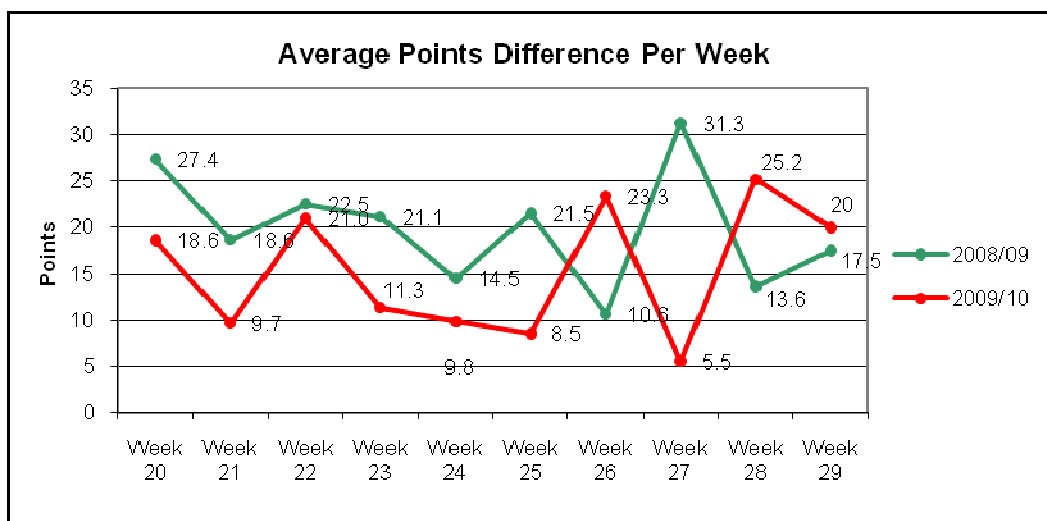

TRIES BY CLUB

	Stage 1	Week 25	Week 26	Week 27	Week 28	Semi Final	Total
Exeter	88	2	8	2	7	5	116
Bristol	87	2	5	6	10	3	115
Bedford	68	2	5	5	4	1	88
Cornish P	69	3	2	1	2	-	79
Nottingham	66	4	1	2	1	-	79
Rotherham	51	5	4	5	6	-	79
London Welsh	56	0	2	1	4	2	69
Moseley	42	2	2	3	6	-	59
Doncaster	41	0	5	4	2	-	58
Birmingham	34	2	3	5	5	-	54
Coventry	40	0	1	5	2	-	51
Plymouth A	43	0	1	1	1	-	46
Total	685	22	39	40	50	11	893

TRY SCORING TRENDS