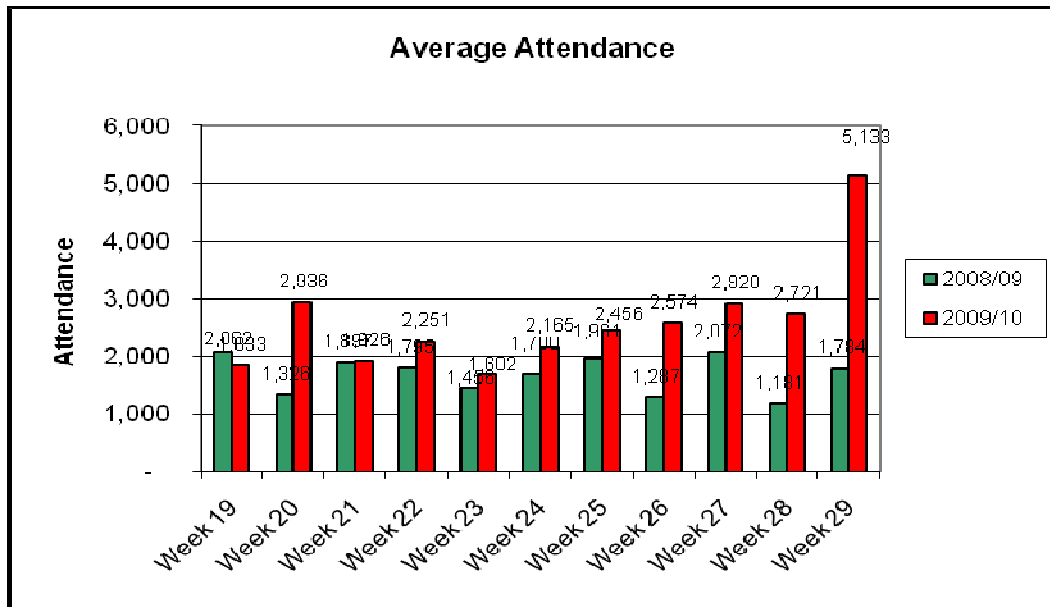

ATTENDANCES

ATTENDANCE FIGURES

	27-Mar	03-Apr	10-Apr	17-Apr	01-May	08-May	Total
Bedford	2,611		2,599		3302		37,008
Birmingham & S			xxx	xxx			8,519
Bristol		7,020		6,701		5717	83,202
Cornish Pirates	2,849	3,359			3190		42,157
Coventry	1,344	1,123			1613		17,404
Doncaster	1,011	1,050			1389		20,251
Exeter	4,342		4,181		5344	4549	63,468
London Welsh		960		1,100			22,785
Moseley	832		1,474		1486		14,403
Nottingham			1,339	1,354			15,638
Plymouth			3,275	4,141			35,512
Rotherham		1,223		1,302			19,159
Total	12,989	14,735	12,868	14,598	16,324	10,266	379,506
Average	2,165	2,456	2,574	2,920	2,721	5,133	

xxx – figures not available

Highest 7,714 Bristol v Cornish Pirates
Lowest 200 Birmingham & Solihull v Doncaster

January 1st 2010
February 17th 2010